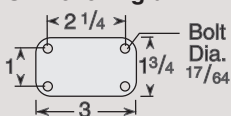

Standard Top Plate

Swivel

Rigid

Large Top Plate

Swivel & Rigid

UP TO 145 lbs CAPACITY

Swivel

Rigid

59 Option Swivel

27 Option Swivel

35 Option Swivel

3 Series

UP TO 400 lbs CAPACITY

Standard Top Plate

Swivel

Rigid