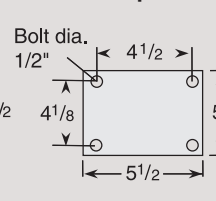

4 Series

UP TO 1400 lbs CAPACITY

Standard Top Plate

2 Top Plate

4 Top Plate