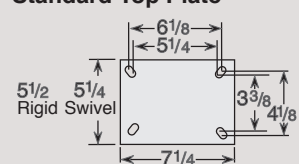

6 Series

UP TO 1500 lbs CAPACITY

Standard Top Plate

1 Top Plate

4 Top Plate

7 Series

UP TO 4500 lbs CAPACITY

Standard Top Plate

7 & 8 Series ENFORCER

UP TO 8000 lbs CAPACITY

Standard Top Plate

2 Top Plate

3 Top Plate

MOUNTING OPTIONS