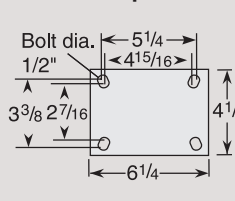

4 Series

UP TO 1400 lbs CAPACITY

Standard Top Plate

2 Top Plate

4 Top Plate