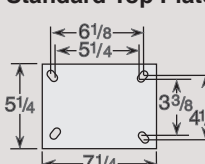

6 Series

UP TO 1500 lbs CAPACITY

Standard Top Plate

1 Top Plate

4 Top Plate

7 Series

UP TO 4500 lbs CAPACITY

Standard Top Plate

7 & 8 Series ENFORCER

UP TO 8000 lbs CAPACITY

Standard Top Plate

2 Top Plate

3 Top Plate

MOUNTING OPTIONS