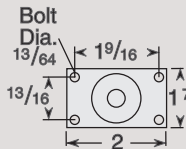

Top Plate Mounting Options

1 Series

UP TO 75 lbs CAPACITY

Small Top Plate

Swivel

Rigid

2 Series

UP TO 325 lbs CAPACITY

Standard Top Plate

Swivel

Rigid

Large Top Plate

Swivel & Rigid

UP TO 145 lbs CAPACITY

Swivel

Rigid

7 & 8 Series ENFORCER

UP TO 8000 lbs CAPACITY

Standard Top Plate

2 Top Plate

3 Top Plate

MOUNTING OPTIONS