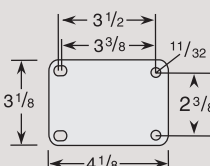

Standard Top Plate

Swivel

Rigid

Large Top Plate

Swivel & Rigid

UP TO 145 lbs CAPACITY

Swivel

Rigid

59 Option Swivel

27 Option Swivel

35 Option Swivel

3 Series

UP TO 400 lbs CAPACITY

Standard Top Plate

Swivel

Rigid