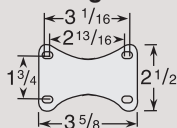

Standard Top Plate

Swivel

Rigid

Large Top Plate

Swivel & Rigid

UP TO 145 lbs CAPACITY

Swivel

Rigid

59 Option Swivel

27 Option Swivel

35 Option Swivel

3 Series

UP TO 400 lbs CAPACITY

Standard Top Plate

Swivel

Rigid