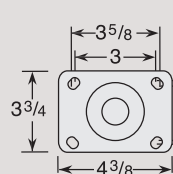

59 Option Swivel

27 Option Swivel

35 Option Swivel

3 Series

UP TO 400 lbs CAPACITY

Standard Top Plate

Swivel

Rigid