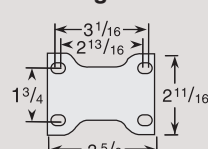

Top Plate Mounting Options

1 Series

UP TO 75 lbs CAPACITY

Small Top Plate

Swivel

Rigid

2 Series

UP TO 325 lbs CAPACITY

Standard Top Plate

Swivel

Rigid

Large Top Plate

Swivel & Rigid

UP TO 145 lbs CAPACITY

Swivel

Rigid

7 & 8 Series ENFORCER

UP TO 8000 lbs CAPACITY

Standard Top Plate

2 Top Plate

3 Top Plate

MOUNTING OPTIONS