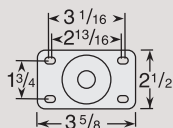

Standard Top Plate

Swivel

Rigid

Large Top Plate

Swivel & Rigid

UP TO 145 lbs CAPACITY

Swivel

Rigid

59 Option Swivel

27 Option Swivel

35 Option Swivel

3 Series

UP TO 400 lbs CAPACITY

Standard Top Plate

Swivel

Rigid