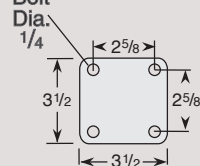

Standard Top Plate

Swivel

Rigid

Large Top Plate

Swivel & Rigid

UP TO 145 lbs CAPACITY

Swivel

Rigid

59 Option Swivel

27 Option Swivel

35 Option Swivel

3 Series

UP TO 400 lbs CAPACITY

Standard Top Plate

Swivel

Rigid