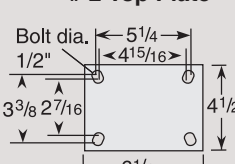

6 Series

UP TO 1500 lbs CAPACITY

Standard Top Plate

1 Top Plate

4 Top Plate

7 Series

UP TO 4500 lbs CAPACITY

Standard Top Plate

7 & 8 Series ENFORCER

UP TO 8000 lbs CAPACITY

Standard Top Plate

2 Top Plate

3 Top Plate

MOUNTING OPTIONS