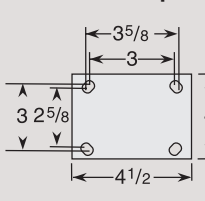

4 Series

UP TO 1400 lbs CAPACITY

Standard Top Plate

2 Top Plate

4 Top Plate