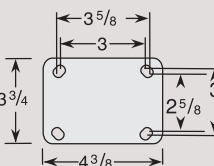

Standard Top Plate

Swivel

Rigid

Large Top Plate

Swivel & Rigid

UP TO 145 lbs CAPACITY

Swivel

Rigid

59 Option Swivel

27 Option Swivel

35 Option Swivel

3 Series

UP TO 400 lbs CAPACITY

Standard Top Plate

Swivel

Rigid