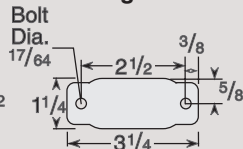

Top Plate Mounting Options

1 Series

UP TO 75 lbs CAPACITY

Small Top Plate

Swivel

Rigid

2 Series

UP TO 325 lbs CAPACITY

Standard Top Plate

Swivel

Rigid

Large Top Plate

Swivel & Rigid

UP TO 145 lbs CAPACITY

Swivel

Rigid