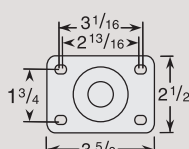

Top Plate Mounting Options

1 Series

UP TO 75 lbs CAPACITY

Small Top Plate

Swivel

Rigid

2 Series

UP TO 325 lbs CAPACITY

Standard Top Plate

Swivel

Rigid

Large Top Plate

Swivel & Rigid

UP TO 145 lbs CAPACITY

Swivel

Rigid